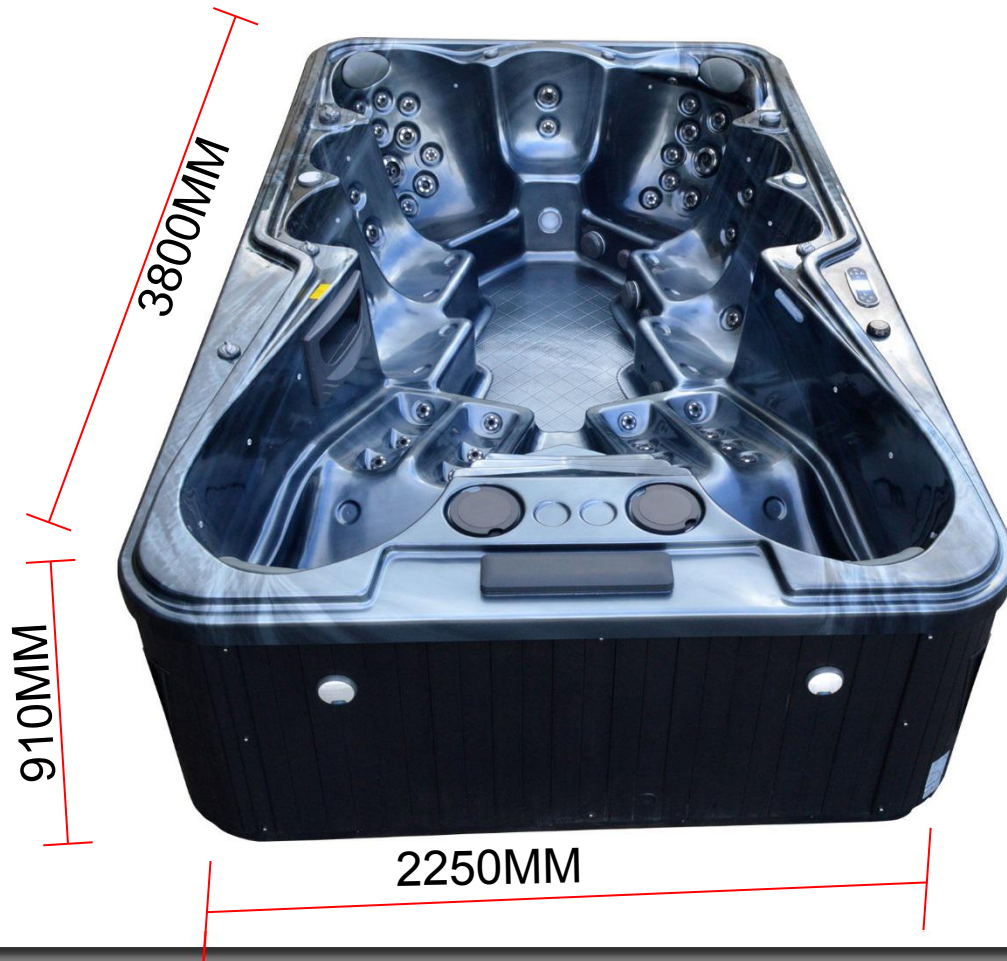

## CONTENTS

01

**PRODUCT  
CONFIGURATION**

02

**PRODUCT  
FEATURES**

# SPECIFICATION

Model No.:	A870	3" Directional Jets (pcs):	27
Dimensions (L x W x H):	3800*2250*910mm	2" Directional Jets (pcs):	61
Seating Capacity:	9 adults	1" Air Jets ( Option ) :	0
Lounge Seat (s):	2	Pump (CE, TUV Approved):	One-speed / 3.0HP*3
Water Capacity:	2,520 liters	Circulation Pump (CE, TUV Approved):	1 x 0.5HP.
Dry Weight:	590 kg	Heater(CE, UL Approved):	1 x 3.0kW
Filled Weight:	3,110 kg	Lighting(ETL Approved):	Multi-coloured LED Underwater Light
Spa Shell Material(USA):	Lucite® Acrylic	Electrical Requirements:	220-240V/50Hz, 30.5 A Max.
Spa Cabinet Material:	PS Wood-Plastic Composite Panels	Suctions(UL Approved):	3 x 200GPM, 4 x 94GPM
Cabinet Frame:	Pressure-Treated Wood	Filter Size:	100 sq.ft.
Bottom (Pedestal Base):	ABS Plastic sheet	Air Control Valves (pcs):	5
Total Jets (pcs):	95	EVA Spa Pillows(pcs):	4
5" Directional Jets (pcs)	6	Ozone Jets1	1

# 02 FEATURES

A870 Party Jacuzzi is a model with big size for 9-10 person, 4 seats for ladies, 1 seat for baby,, and for seats for tall person, 111 jets are all high quality stainless steel jets, unique design with beautiful lines make this 10 person Jacuzzi become one of our most hot selling spa.