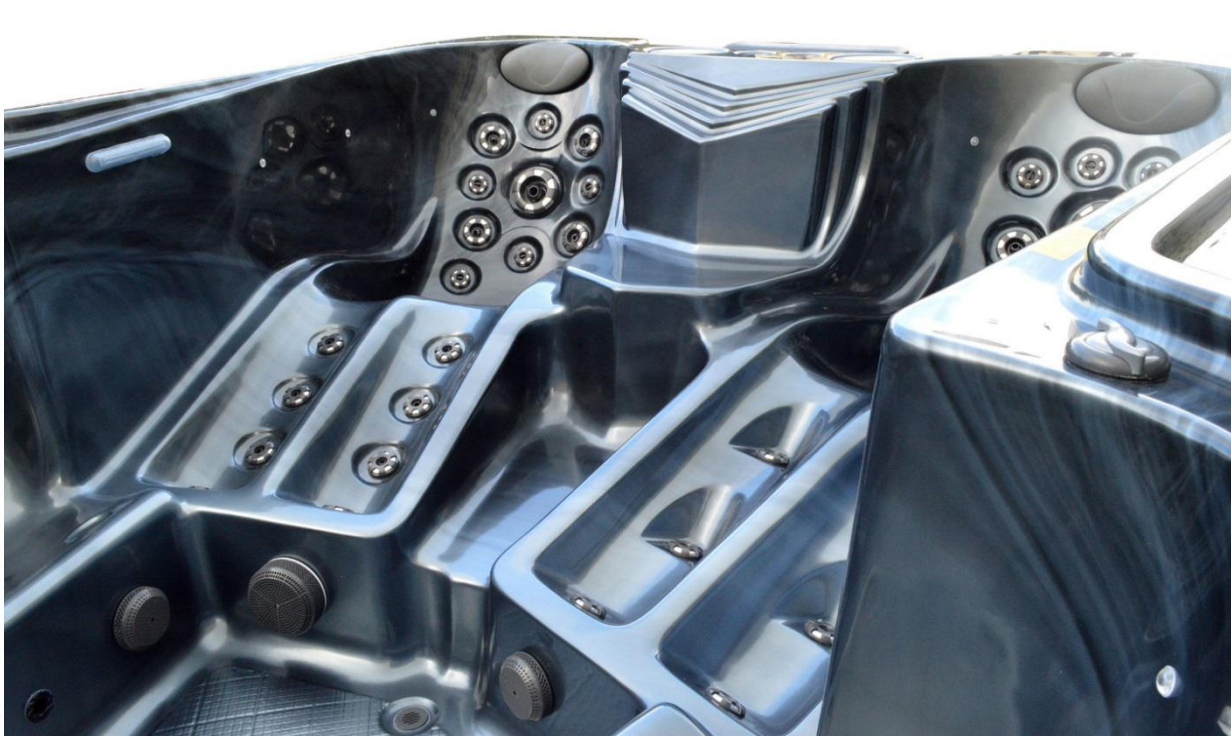

LOUNGE DESIGN

A870: the use of a wide range of line design, making this cylinder is a high degree of experience in Europe and the United States. Which is the most comfortable Spa