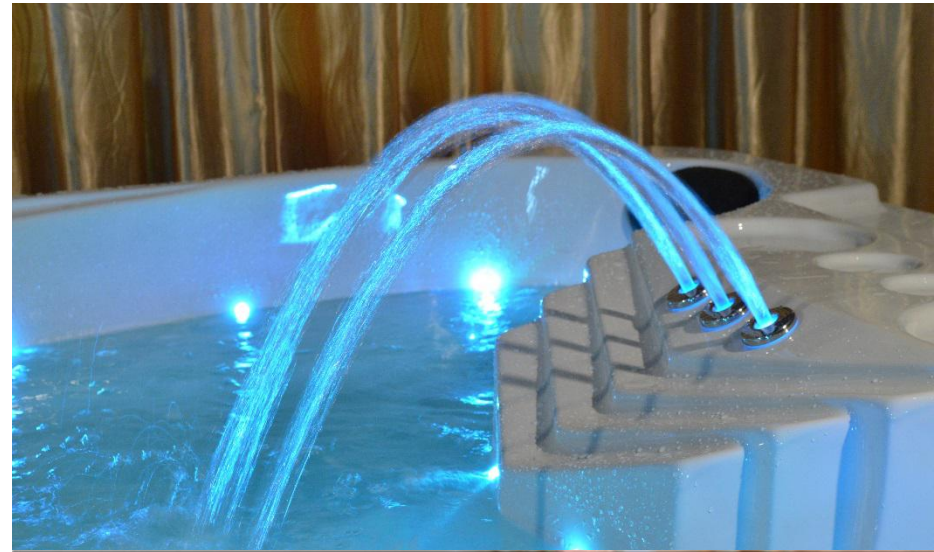

# POP-UP TV

32' ' POP-UP TV can bring you more entertainment while you are enjoying jacuzzi spa A870.

## WONDERFUL DESIGN FOR LIGHTING

This party spa is gathering the bright lights, a splash of water, a visual feast, a physical and mental relaxation!