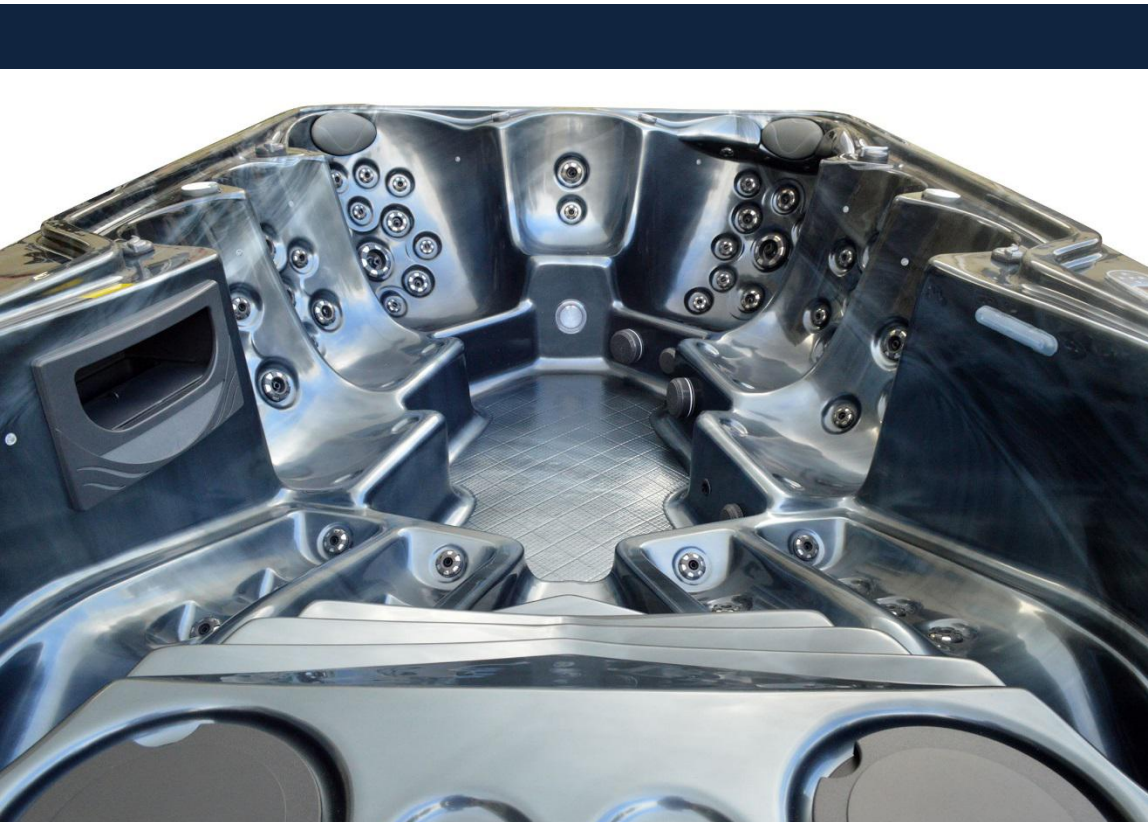

SEATING DESIGN